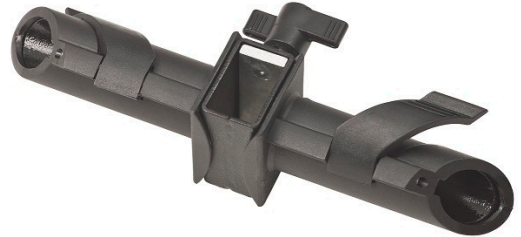

90007

---

**GS-90007**

---

for AF-S, GS-201 double holder

---

for AF-S, GS-201 double holder

The double adapter GS-201 (attachment of accessories: left + right) is suitable for all meychair AF-SR models. You need this mounting adapter for the meychair guitar holder GS-200, the trumpet holder TH-100, the flute holder FH-100 or the drink holder GH-200.

Item no.: 90007

EAN no.: 4260046921028

**Categories:** [Accessories](#), [Equipment](#), [Music](#), [Product worlds](#), [SALE %](#), [Sections](#)

---

**Matchcode** GS-201 double holder

**EAN** 4260046921028